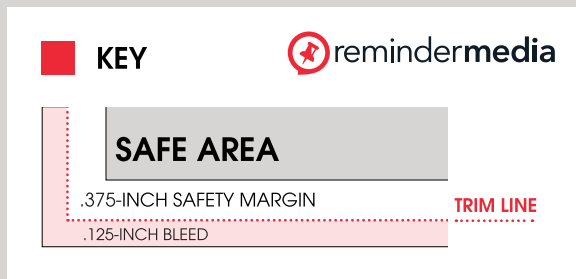

Dotted red lines show where the printer will cut the pages. This red area will get cut off, do not put important text or images here. If you want your ad to print to the edge of the page, make sure your background extends beyond the edge of the page to the black line.

This gray area shows our safe printable area. Please see safety margin for tips on how to use that space.

This white area is the .375-inch safety area, do not put important text or images in this area, to prevent it from being cut or trimmed off.

Back Outside Cover Template

(This Layer is a guide only, it will not print)

TRIM SIZE: 8.375"W x 7.127"H

SIZE WITH BLEED: 8.5"W x 7.377"H

FILES CAN BE E-MAILED TO:

customerservice@remindermedia.com

SUBJECT OF E-MAIL MUST INCLUDE: